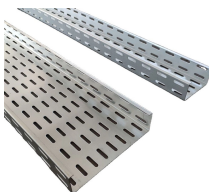

## Ventilation grille for distribution box

## Ventilation grille for distribution box

Learn how to properly install Krueger's DFL linear slot diffuser for a mud-in application (Frame BB). See the differences between airflow patterns after adjusting blade positioning (entrained jets vs free jets). ...

25RL Steel Return Grille, 30 Degree Deflection, 1/2" blade spacing, Blades Parallel to Long Dimension 25RL-NT Steel Aeroblade Return Grille for Narrow Tee Ceilings, 1/2" blade spacing with 30 Degree ...

Chill White RV AC Air Distribution Box with Electronic Control for 3-6" Roof Thicknesses and 14" Openings, Compatible with Ducted / Non-Ducted Systems - 2021123781

Grilles, Registers, Diffusers and Air Terminal Units. Find contact information for a Metalaire representative near you!