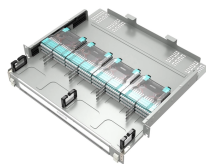

Description CI Tray; Cable; Hold Down; 316 Stainless Steel Designed to secure cable tray to support system Single type Hardware included Design load: 800 lb/pair Application: For vertical use

This accessory is ideal for mounting cable tray from structural I-beams.

Under Desk Cable Management Tray No Drill, Metal Mesh Cable Management Under Desk with Clamp Mount, 2 Hole Cable Tray with Wire Management and Cord Organizer for Home Office Standing Desk

These special heavy duty tray hold down cable tray clamps and expansion guides are ideal for fastening tray to C-Channels and beams, such as those found on bridges.

Cable Tray Ground Clamp, 6 AWG - 250 MCM, Aluminum With Tin Plating, Stainless Steel Hardware, Suitable for Outdoor Applications With Flange In/Out Cable Tray Design

Looking for a Caddy Page? Visit [nvent /caddy](#).

Cable Tray ABW4SB-3 Barrier Strip, 3 m L x 4 in H, For Use With Aluminum Cable T...

Hold down clamps secure cable trays to supports. Options include combo guides & heavy-duty brackets.

Choose from our selection of cable tray clips in a wide range of styles and sizes. Same and Next Day Delivery.