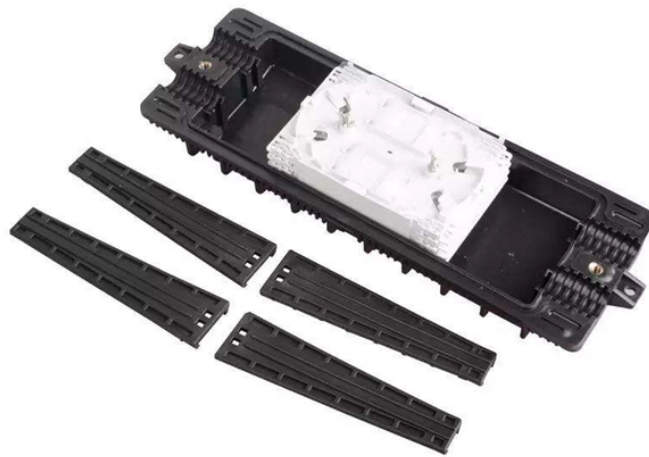

Vertical Clips for Cable Trays

Vertical Clips for Cable Trays

These special heavy duty tray hold down clamps and expansion guides are ideal for fasten-ing tray to C-Channels, such as those found on bridges. They are easy to install and reduce field labor costs since ...

Description CI Tray; Cable; Hold Down; 316 Stainless Steel Designed to secure cable tray to support system Single type Hardware included Design load: 800 lb/pair Application: For vertical use

This accessory is ideal for mounting cable tray from structural I-beams.

Under Desk Cable Management Tray No Drill, Metal Mesh Cable Management Under Desk with Clamp Mount, 2 Hole Cable Tray with Wire Management and Cord Organizer for Home Office Standing Desk

These special heavy duty tray hold down cable tray clamps and expansion guides are ideal for fastening tray to C-Channels and beams, such as those found on bridges.

Cable Tray Ground Clamp, 6 AWG - 250 MCM, Aluminum With Tin Plating, Stainless Steel Hardware, Suitable for Outdoor Applications With Flange In/Out Cable Tray Design

Looking for a Caddy Page? Visit [nvent /caddy](#).