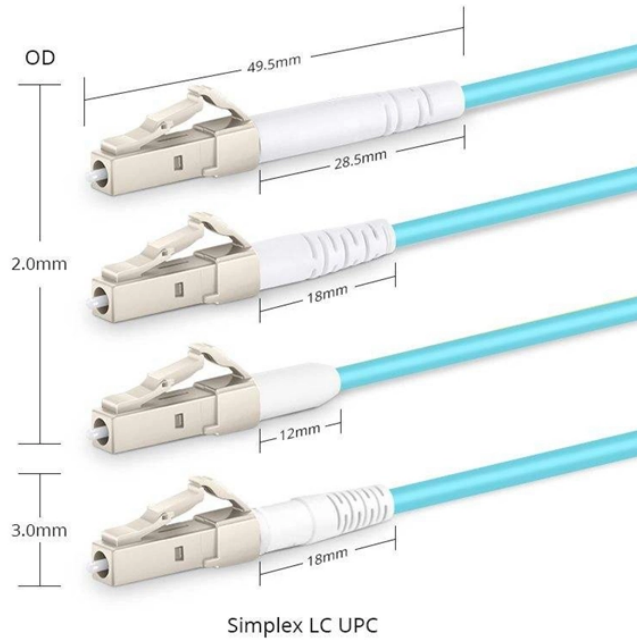

Vertical Shaft Cable Tray with Partitions

Vertical Shaft Cable Tray with Partitions

When fitting cable trays and their accessories, the products are cut on site to create changes of direction, adjust sections, etc. Damage can also occur during handling; as a result, both the ...

This diagram illustrates the permissible uniformly distributed loads applied to multiple supports. They comply with IEC 61537 with connection in the centre of the span and the end span = 0,8 x the span.

From heavy power cable pathways on oil drilling platforms to data center cabling, explore the cable tray that's strong yet easy to install. Fast installation with dependable support.

The vertical shaft cable tray adopts lightweight design, significantly reducing construction costs, minimizing vertical shaft loads, and possessing excellent thermal conductivity, which can effectively ...