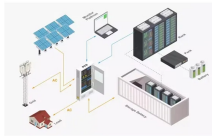

View the MAC address of the core switch

View the MAC address of the core switch

The mac table on the core will only contain addresses layer 2 adjacent through the core switch and show on the interface from core to the access switch where the device is located.

To view the MAC address for a given routing switch, execute the show system-information command in the CLI.

Locating a device's MAC address on a Cisco switch port is a fundamental skill for network administrators. Whether you're enforcing security measures, troubleshooting an issue, or tracking ...

Understand how to manage MAC addresses on your network switch. Easy steps for finding, adding, and deleting MAC addresses to improve security and efficiency.

To find the MAC Address on a Cisco switch port, we use the command show mac-address-table. Let's understand the step by step process under different scenarios.