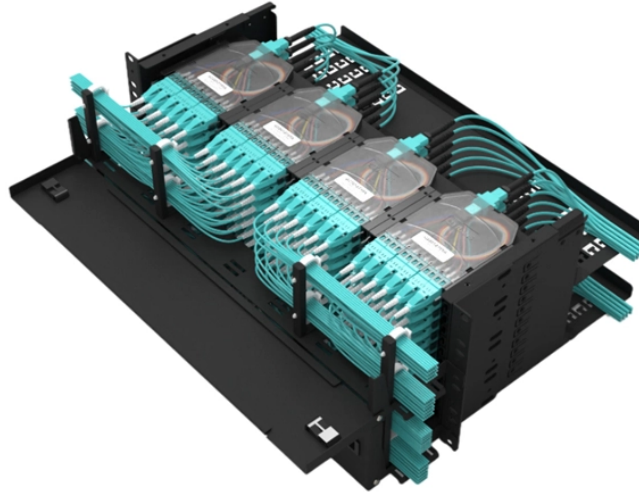

Wall-mounted curved cable tray

Wall-mounted curved cable tray

Choose from our selection of cable trays, including over 850 products in a wide range of styles and sizes. Same and Next Day Delivery.

From heavy power cable pathways on oil drilling platforms to data center cabling, explore the cable tray that's strong yet easy to install. Fast installation with dependable support.

The 501 Series Wall Mount Cable Tray directly attaches to walls without brackets using integrated mounting rings located along the center spine of the tray.

These fittings help in maintaining support of the cable tray system. Shop Graybar's collection of cable tray and fittings to find exactly what works for your job.

This robust mounting system attaches directly to wall surfaces, providing a structured pathway for cable management that eliminates the chaos of loose wiring while ensuring optimal performance and ...

This 9" in-wall TV media box offers a clean, professional cable management and device storage solution for wall-mounted TVs. Perfect for hiding streaming devices and routing power and low-voltage cables ...