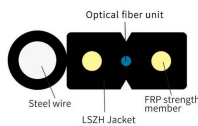

This guide breaks down clamp vs. screw mounting, mesh vs. solid builds, and expandable vs. fixed sizes so you can confidently pick the best cable management tray for your exact workspace without ...