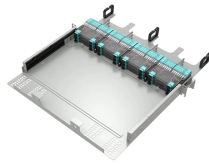

Wall-mounted network cabinet installation diagram

Wall-mounted network cabinet installation diagram

Learn how Legrand Wall-Mount Cabinets and Racks are designed for premium floor space environments and for a wide variety of applications.

Locate the numbered square openings in the Vertical Rack Rails (E) where you plan to install your equipment. Install silver M6 Cage Nuts (O) into the square openings to provide an attachment point ...

With our Server Rack Diagram Template, you can easily create a helpful guide on how to set up your rack. Follow the export and mount your network rack hardware accordingly.

The new generation of Rittal products are characterized by a host of features for far easier installation and perfect integration into state-of-the-art manufacturing processes in line with Industry 4.0 principles.

Wall mounting a heavy network cabinet does not have to be a strenuous task. This video shows you how to prepare the mounting site ahead of time to allow for...

This set includes floor-standing and wall-mounted cabinets, designed for rack-mounted servers, PLCs, network equipment, electrical components, and control gear. Drawings feature top, front, and side ...