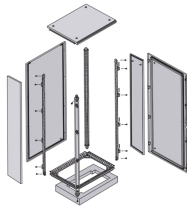

Supports Field Replaceable Fans With N+1 Redundancy. Condition : Refurbished. Availability : In Stock. Our Warranty : 90 Days. "Quick shipping and got what we needed." "Overall good experience. Would ...