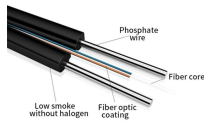

## Wave-shaped cable trays

## Wave-shaped cable trays

The construction of the nVent CADDY WBT Performance Cable Shaped Wire Tray eliminates stress and pressure points on today's high-speed / performance cabling media.

Design engineers or buyers might want to check out various Wave Wire Cable Tray factory & manufacturers, who offer lots of related choices such as double sided cable tray, reinforced fiber ...

Metal wire mesh cable tray is popular used compared to the traditional cable tray to support data communication and fiber optic cabling in addition to saving time and money.

DATA ADJUSTABLE, EASY TO USE

Waved Wire Mesh Cable Trays are an advanced version of standard wire mesh trays, featuring a wave-like structure for enhanced cable support, improved load-bearing capacity, and reduced cable sagging