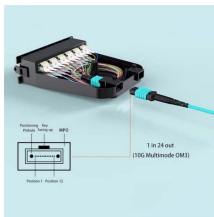

We provide industry leading galvanized cable trays from reputable manufacturers. In the electrical wiring of buildings, a cable tray system is used to support insulated electric cables used for power ...

We extend our reliable deliveries across East Africa, serving regions like Juba in South Sudan, Kampala in Uganda, Dar es Salaam in Tanzania, and Kigali in Rwanda.