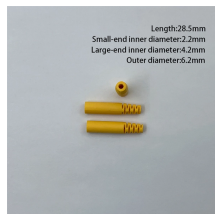

Understanding these components and what to put in a server rack helps in selecting the right rack and ensuring optimal functionality. 1. Frame or Chassis. The chassis serves as the rack's ...