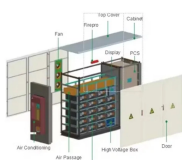

## What are the components for a data center rack

## What are the components for a data center rack

Learn how to choose data center racks, their technical features, and maintenance considerations for optimal performance and efficiency.

Be it a data center setup, home lab, or a small business network equipment deployment, it is important to know the contents of a server rack. Airflow, cable management, mounting hardware, ...

A data center rack is a standardized frame structure designed to securely house IT equipment such as servers, switches, storage systems, and power distribution units.

In summary, choosing the right server rack for your data center involves understanding the various types, dimensions, and features that make up these essential components.

Proper installation of components in a data center server rack is crucial for optimal performance, efficient maintenance, and long-term reliability of your IT ...

Learn the key Server Rack Components including switches, patch panels, servers, firewall, UPS, router, and storage units. Discover how they work together to ensure network ...