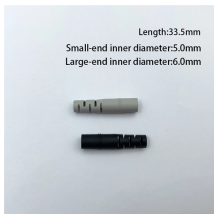

A super El Niño is possible by the end of the year. Here's what warming waters in the Pacific could mean for this summer and the rest of the year.