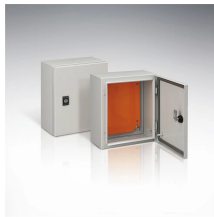

What electrical distribution boxes are available in Fiji

Overview

Fiji power strips and PDU power distribution units for surface mount, rack mount and general purpose applications. Eaton STS 16 and ATS 30 are designed to provide power supply redundancy for single connection equipment. The enclosure is made of bent steel plates, featuring a compact structure, easy maintenance, and flexible. Junction Box Large (D) - GMR MUHAMMAD & SONS FIJI PTE LTD Skip to content Menu 0 No products in the cart. All Categories Agriculture All Boards All Fasteners All Tiles Building Materials Electrical Homeware Paint Plumbing Spareparts Tools Home Shop About Us Our. With a wide range of electrical distribution equipment, we closely monitor portable power delivery systems to help meet your need for dependable, high-performance rental equipment.

What electrical distribution boxes are available in Fiji

Fiji power strips and PDU power distribution units for surface mount, rack mount and general purpose applications. Multiple outlet power strips are manufactured in accordance to Fiji standards with ...

We use cut-edge tools and modern machinery to manufacture premium quality Electrical Panels, LT Distribution Panels, Cable Bus Ducts, Power Generators, and Electrical Transformers in Fiji.

Specials Return And Refund Policy WE SELL
HARDWARE 4 LESS ALWAYS Home/Electrical
Junction Box Large (D) \$3.55 591 in stock

General Electrical Contracting Air Con Unit
Capacitors Crimping Tools Chandeliers Lights
Electric Switchboards Mounting Enclosure
Distribution Boards Circuit Breakers and
Disconnects Weather ...

The XL type low-voltage power distribution cabinet uses domestically designed new components. The enclosure is made of bent steel plates, featuring a compact structure, easy maintenance, and flexible ...