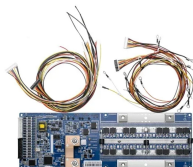

The XL type low-voltage power distribution cabinet uses domestically designed new components. The enclosure is made of bent steel plates, featuring a compact structure, easy maintenance, and flexible ...