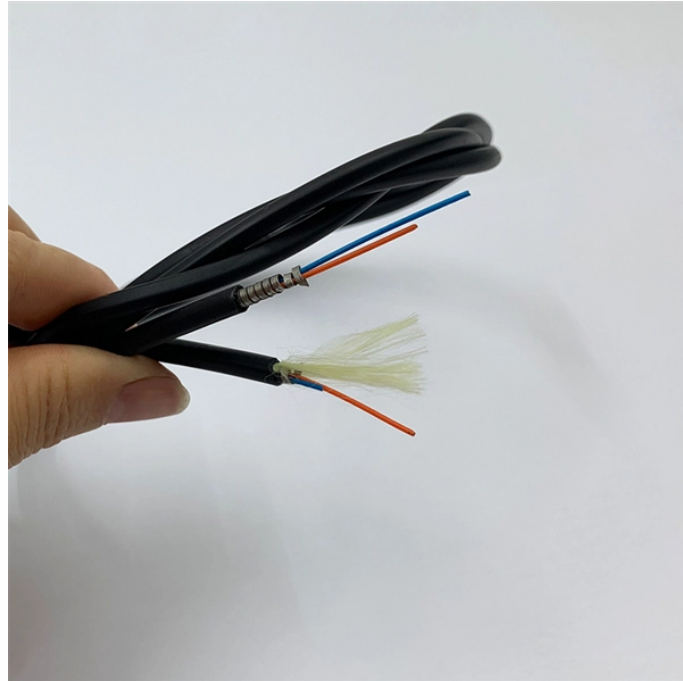

What is CF in the distribution box

Overview

The Main Distribution Box-Cable floor (MDB-CF) is the heart of the Global IFS Cable Floor Modular Wiring System. It is commonly used in homes, offices, and industrial settings to control and protect electrical circuits. Understanding its significance. fibers. They are an excellent choice for applications requiring a compact and easy-to-use design for FTTx at multiple dwelling or business units. Following is the list of content covered in this session: 1.

What is CF in the distribution box

Inside a distribution box are components like circuit breakers, earth leakage units, doorbells, and timers. The building's electrical power enters through the main feeding cable, which ...

Christy non-deliberate traffic enclosures feature concrete covers to provide utility access option for greenbelt applications—protecting against accidental damage from machinery such as commercial ...

The Main Distribution Box-Cable floor (MDB-CF) is the heart of the Global IFS Cable Floor Modular Wiring System. It provides power to the Access Floor Modules via Single and/or Double Port ...

Overview The CF FTTx Fiber Distribution Boxes (FDB) series are outdoor plastic closures designed for patching or patching & splicing of optical fibers. They are an excellent choice for applications ...