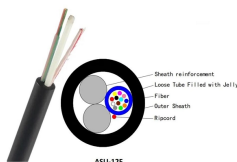

Feb 5, 2025 · The Beetle Box Green is a spider box for ...