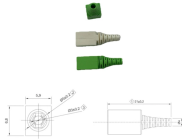

Map data ©2026 Google Terms 20 km Nearby places