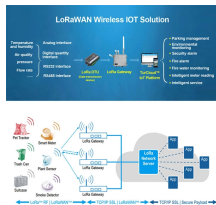

What is a MEMS optical switch

What is a MEMS optical switch

The most common implementation of an optical fiber switch is through an MEMS (micro electro-mechanical system): the device has N optical fiber outputs, one optical fiber input, and an ...

In scientific and industrial applications, Optical MEMS switches direct laser beams or sensor signals. This precise control enhances measurement accuracy and enables complex sensing ...

Unlike traditional mechanical or electronic switches, MEMS optical switches operate at the microscopic scale, enabling high-speed and precise light path control without converting optical ...

MEMS optical switch (Micro-Electro-Mechanical Systems Optical Switch) is an optical switch that utilizes MEMS technology to control the routing of optical signals in fiber-optic networks or other optical ...