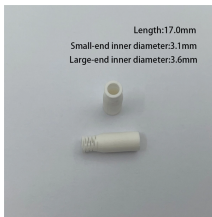

The following recommendations are intended to be a practical guide to ensure the safe and proper installation of cable ladder and cable tray systems and channel support and other support ...

Cable trays or raceways often provide a convenient, safe and efficient method of fiber optic cable installation. Trays can be installed in ceilings, below floors and in riser shafts.