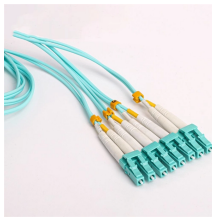

What is a cable tray riser support

What is a cable tray riser support

Whether you're routing cables between floors, adjusting for obstacles, or simply elevating your setup, these risers ensure smooth vertical transitions while keeping your Cable Management system secure ...

Whether routing Cat 6 cables in a tight riser space or keeping power lines off the floor in a suspended ceiling, these cable support systems offer flexible, durable, and safe containment for your ...

The following recommendations are intended to be a practical guide to ensure the safe and proper installation of cable ladder and cable tray systems and channel support and other support ...

Cable trays or raceways often provide a convenient, safe and efficient method of fiber optic cable installation. Trays can be installed in ceilings, below floors and in riser shafts.

A riser cable is a type of conduit that runs vertically between floors of a multi-story structure, connecting the service entrance point to all the different levels of the building, through which voice, data, and ...

Wall support brackets (Figures 12) are an effective way of fixing any width of cable ladder or cable tray, running either vertically or horizontally, to a vertical support.

A Vertical Cable Tray is a specialized support system designed to carry electrical and data cables securely in a vertical or riser direction. Think of it as the “spinal cord” or the “ elevator ...