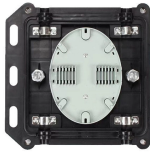

What is a cable tray wxh cable tray

What is a cable tray wxh cable tray

What is Cable Tray? In electrical cabling, a cable tray is a metallic structure used to handle insulated electrical power distribution, control, and communication cables. A cable tray is ...

A cable tray is a structural system used to support and manage electrical cables in various settings, such as industrial, commercial, and residential environments.

What are Cable Trays? Cable trays, also known as carriers, are a mechanical support system that holds large networks of cables together. These trays provide a reliable, rigid, and ...

A channel cable tray is a compact, single-piece tray system with a narrow base and raised side flanges. Unlike ladder or trough trays, channel trays are designed to support small cable ...

Cable trays support insulated electrical cables in industrial and commercial settings. There are several types of cable trays, including ladder, perforated, solid bottom, basket, and ...