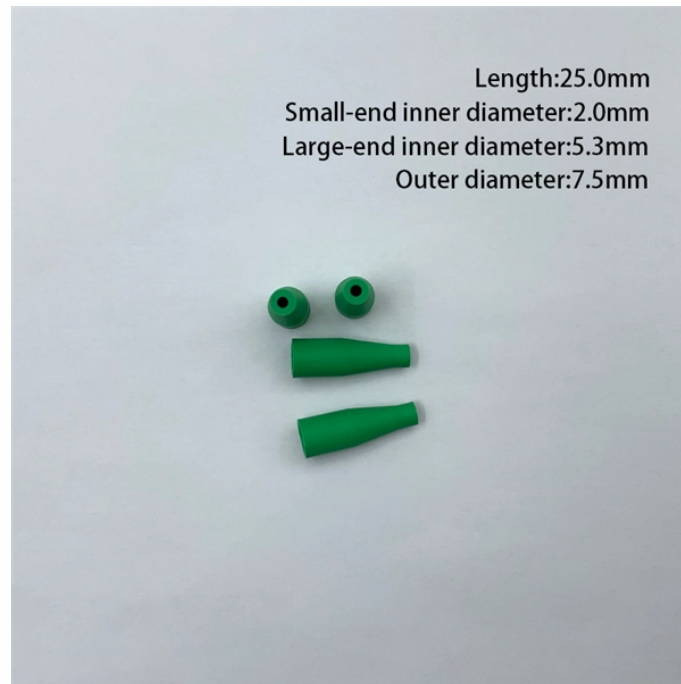

What is a cable tray wxh cable tray

What is a cable tray wxh cable tray

What is Cable Tray? In electrical cabling, a cable tray is a metallic structure used to handle insulated electrical power distribution, control, and communication cables. A cable tray is ...

A cable tray is a structural system used to support and manage electrical cables in various settings, such as industrial, commercial, and residential environments.

What are Cable Trays? Cable trays, also known as carriers, are a mechanical support system that holds large networks of cables together. These trays provide a reliable, rigid, and ...

A channel cable tray is a compact, single-piece tray system with a narrow base and raised side flanges. Unlike ladder or trough trays, channel trays are designed to support small cable ...

Cable trays support insulated electrical cables in industrial and commercial settings. There are several types of cable trays, including ladder, perforated, solid bottom, basket, and ...

According to the National Electrical Code standard of the United States, a cable tray is a unit or assembly of units or sections and associated fittings forming a rigid structural system used to ...

Contact Us