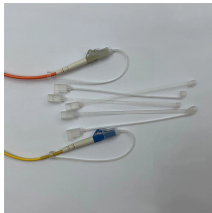

What is a Fiber Patch Panel? Fiber optic patch panels are enclosures that act as a distribution hub for fiber cable. A bulk (multi-strand) fiber cable enters the patch panel and then each fiber strand is ...

Explore common SFP fiber optic connector types, including LC, SC, and MPO/MTP. Learn their differences, use cases, and compatibility.