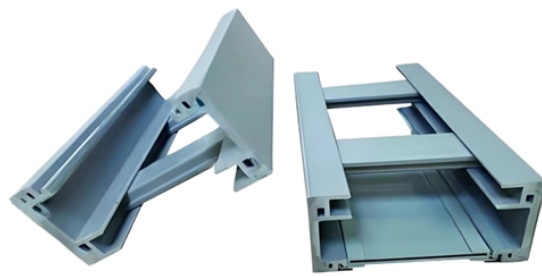

What is a fiber optic port panel interface

What is a fiber optic port panel interface

A fiber optic patch panel serves as a centralized, passive hardware enclosure that organizes, terminates, and protects fiber optic cables. It provides a static interface between structural ...

It is an optical fiber connector that can be configured as duplex, triplex, or quadruplex, and is widely used in local area networks, fiber to the home, and the connection of optical modules in ...

The fiber connector types, sometimes referred to as terminations, link fiber optic cables together through terminals, switches, adapters, and patch panels, by bridging the gap between their ...

Explore CommScope's efficient and scalable fiber splice panels designed for seamless connectivity. Accommodating LC, SC, and MTP/MPO connectors, these panels are ideal for data centers, ...

In any network restructuring, a passive device such as a fiber optic patch panel can be used. It provides a means to join several optical fibers into one plain place. It has a series of adapter ...

A fiber optic patch panel is commonly described as the interface panel that connects multiple optical fiber cables and optical equipment. Patch panels are rack-mountable onto 19", ...

What is a Fiber Patch Panel? In the simplest terms, the fiber patch panel is an array of ports on one panel, which helps organize a group of fiber cables. Fiber patch panels can interconnect pre ...