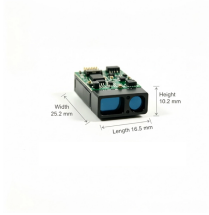

What is the price of interactive cable trays

Cable trays and baskets are designed to help support and route cable bundles in an organized manner along ceilings or walls. Shop for cable tray systems now.

Cable trays are a type of cable management system used to support and organize electrical cables and wires in commercial, industrial, and residential settings.