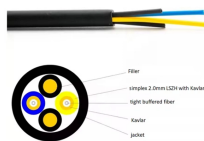

What is the price of zinc-aluminum-magnesium cable trays

What is the price of zinc-aluminum-magnesium cable trays

Buy Zinc-aluminum-magnesium Cable Tray directly with low price and high quality.

Choose from our selection of cable trays, including over 850 products in a wide range of styles and sizes. Same and Next Day Delivery.

Our main products include: cable trays, low-voltage busbar trunking, conduit pipes, high and low voltage switchgear, high-voltage busbar trunking, and seismic bracing.

Zinc aluminum magnesium cable tray is a new type of cable tray, and its surface is protected by a zinc aluminum magnesium alloy coating. Zinc aluminum magnesium alloy is a special coating material ...

Model Number: Zinc Aluminum Magnesium Large Span Cable Tray Brand Name: Zhongji Bochuang Product Name: Zinc Aluminum Magnesium Large Span Cable Tray Application: Cable wiring, ...

The Cable Tray System is equipped with side return flanges and designed to eliminate any sharp edges. This cable tray system incorporates slot patterns, enabling efficient equipment placement and ...