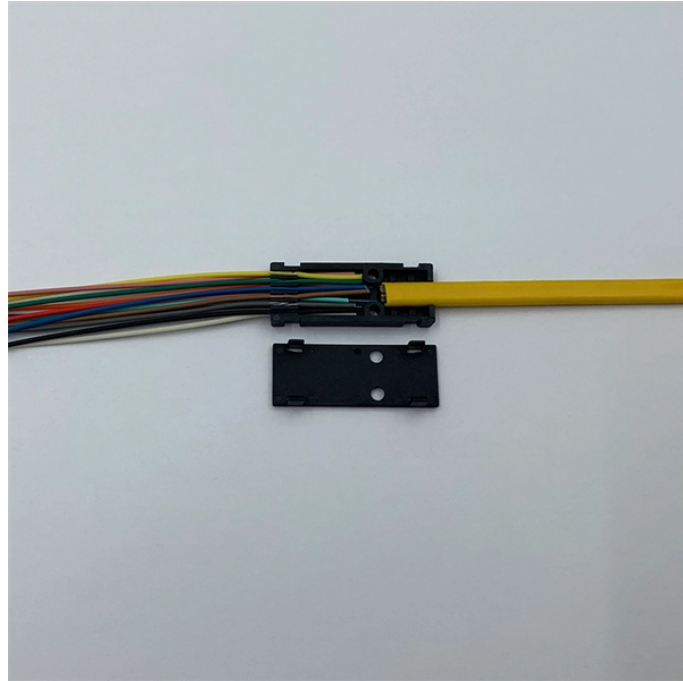

What is the price of zinc-aluminum-magnesium cable trays

What is the price of zinc-aluminum-magnesium cable trays

Buy Zinc-aluminum-magnesium Cable Tray directly with low price and high quality.

Choose from our selection of cable trays, including over 850 products in a wide range of styles and sizes. Same and Next Day Delivery.

The company mainly produces XQJ steel series cable trays, LQJ aluminum alloy series cable trays, and NDH fireproof series cable trays. Our cable trays are ...

The Cable Tray System is equipped with side return flanges and designed to ...

Our main products include: cable trays, low-voltage busbar trunking, conduit pipes, high and low voltage switchgear, high-voltage busbar trunking, and seismic bracing.

Zinc aluminum magnesium cable tray is a new type of cable tray, and its surface is protected by a zinc aluminum magnesium alloy coating. Zinc aluminum magnesium alloy is a special coating material ...

Model Number: Zinc Aluminum Magnesium Large Span Cable Tray Brand Name: Zhongji Bochuang Product Name: Zinc Aluminum Magnesium Large Span Cable Tray Application: Cable wiring, ...

The Cable Tray System is equipped with side return flanges and designed to eliminate any sharp edges. This cable tray system incorporates slot patterns, enabling efficient equipment placement and ...