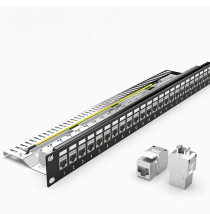

What is the shape of an optical fiber splice box

Overview

Horizontal types of splice closures look like flat or cylindrical box which provides space and protection for fiber optic cable splicing and joint. They are also called in-line type closures. This splice box is equipped to accommodate a range of couplings, providing flexibility in connection options. Couplings available for selection include SMA, ST, SC. A splice box (also known as splice distributor) is a housing in which fiber optic cables begin or end.

What is the shape of an optical fiber splice box

Fiber joint box provides space and protection for the fiber optic cable splicing and joint. Fiber splice enclosure box is used for aerial, strand-mount FTTH "tap" locations where drop cables are spliced to ...

It is mainly suitable for straight-through and branch connections of various structural optical cables in overhead, pipeline, direct burial and other laying methods.

The main components of a splice box are the splice cassette that picks up the fibers and their reserves, and the front panel which contains different connectors for transmitting signals via copper or fiber ...

The right side is a two-in-two-out splice box; it is used for protective connection and optical fiber distribution between two or more optical cables. It is one of the common equipment for ...

The horizontal fiber splicing closure adopts a flat rectangular design, suitable for overhead or direct burial installation. It supports multiple optical fibers entering and exiting through ...