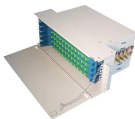

What type of wire is used when an electrician runs a cable tray

What type of wire is used when an electrician runs a cable tray

Control Tray Cable (CTC), also referred to commonly as an industrial control cable, is a highly versatile cable type used for control, signal, and power applications.

Data centers almost exclusively use cable tray (usually wire mesh or ladder type) for both power and data cables because cable density is high and changes are frequent.

Simply put, tray cable is a versatile cable approved for installation in cable trays or raceways. Tray cable comes in multiconductor and multipair styles that can be used for control, instrumentation/signal, ...