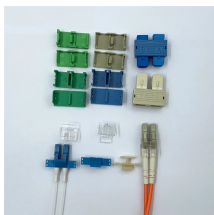

What type of wire is used when an electrician runs a cable tray

What type of wire is used when an electrician runs a cable tray

Control Tray Cable (CTC), also referred to commonly as an industrial control cable, is a highly versatile cable type used for control, signal, and power applications.

Data centers almost exclusively use cable tray (usually wire mesh or ladder type) for both power and data cables because cable density is high and changes are frequent.

Simply put, tray cable is a versatile cable approved for installation in cable trays or raceways. Tray cable comes in multiconductor and multipair styles that can be used for control, instrumentation/signal, ...

PVC is the most common tray cable jacket material, and with good reason. It strikes a balance between performance and affordability, making it ideal for many standard industrial ...

Type ITC (Instrumentation Tray Cable) cable is the most common type of PLTC cable that we see in the market. These cables are also rated to 300V, but are intended for use in direct burial applications ...

UL 1277 is the standard that ensures Type TC (Tray Cable) can handle the mechanical and environmental stresses of being installed in a tray system without the protection of a pipe. To ...

There are many types of tray cable. They vary in shielding, insulation, jacketing, and many other features. Here is a simple guide to tray cable types.