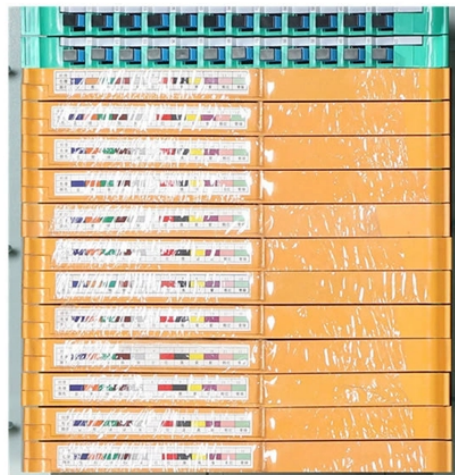

## What types of cable trays are included in Australia

Learn how to choose the right cable tray size. Meet Australian standards with Solar Rains'' cable trays for safe & efficient solar.

What types of cable trays are available and when are they best used? Common types include ladder, perforated, solid-bottom, wire mesh (basket), and channel—chosen based on load, heat dissipation ...