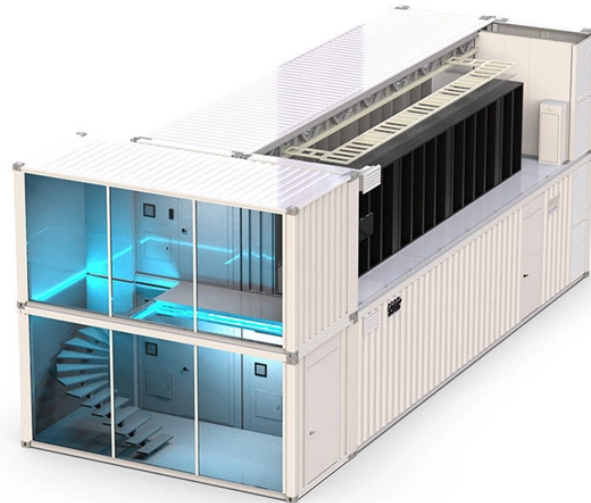

## Where is the CLS terminal box

Choose from our selection of terminal boxes, including over 4,300 products in a wide range of styles and sizes. SJC features 3 lounges: 2 The Club at SJC in Terminal A and a USO Lounge between the 2 terminals.

Power distribution terminal blocks are used for branching a single source of power to multiple circuits via push-in, screw connection, threaded stud or quick connect poles. Power

This is where the cable landing station (CLS) comes into play. A CLS is simply any facility where a subsea cable terminates on land. This may sound obvious, but when you look at how a ...

Power distribution terminal blocks are used for branching a single source of power to multiple circuits via push-in, screw connection, threaded stud or quick connect ...

Terminal Box Type 3R Terminal Box, Type 3R are wire-splice boxes for outdoor commercial or industrial applications that have a feeder tap to branch circuits. Boxes are available in three- or four-wire ...