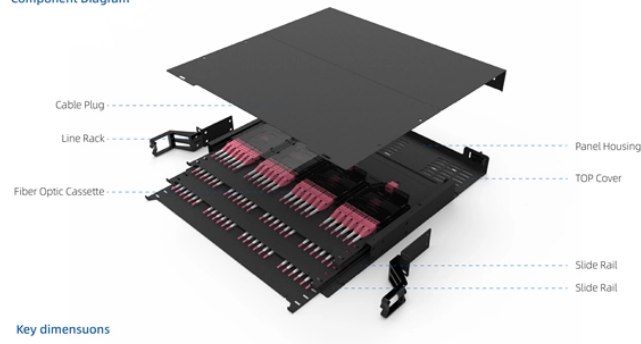

Where to buy a 6-core fiber optic splice box

Component Diagram

Key dimensions

Where to buy a 6-core fiber optic splice box

Commscope | sku: TYC20177 Commscope FOSC-ACC-A/B-TRAY-12-RBN Ribbon Splice Tray MSRP: \$40.50 Now: \$37.37 Add to Cart

FBR-11606 Fiber-Optic Distribution Box, 6-Core is a high quality product by Bud Industries used for electronic enclosure applications.

Find many great new & used options and get the best deals for 6-port SC fiber optic terminal box fully equipped with pigtail splice box at the best online prices at eBay! Free shipping for ...

Check each product page for other buying options. Price and other details may vary based on product size and color. Need help?

The HTB8009 6 Ports FTTH Termination Box is a compact, multi-functional distribution enclosure specially designed for final fiber termination at the user end in fiber-to-the-home (FTTH) ...