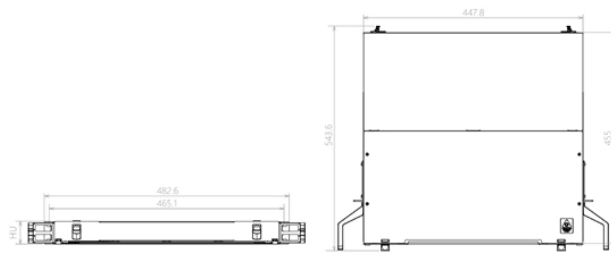

Where to buy a 6-core fiber optic splice box

Component Diagram

Key dimensions

Where to buy a 6-core fiber optic splice box

Commscope | sku: TYC20177 Commscope FOSC-ACC-A/B-TRAY-12-RBN Ribbon Splice Tray MSRP: \$40.50 Now: \$37.37 Add to Cart