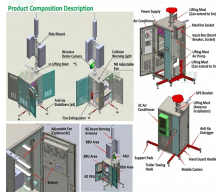

We stock a range of DB Boxes & Circuit Breakers from well-known brands offering quality Electrical Supplies for sale. Shop Electrical Supplies from Buco today!

Compare prices of Distribution Boxes, Switchgear & Electric Enclosures specials & promotions near you from all SA''s major retailers. Add alerts and get email notifications.

And Stable: The distribution box serves as a wire connector, providing a secure and efficient way to distribute to various electrical components. It can handle a high voltage of up to 690V.

Buy online or present your Builders+ virtual card in store for a chance to win a R5,000 Builders voucher every month. Shop DB Boards Online or Locate Your Nearest Builders Warehouse Store. Reliable ...