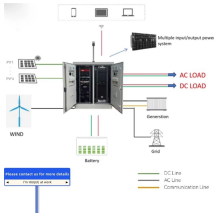

Understanding these Network Security Devices and Technologies is essential for implementing robust security measures. By leveraging firewalls, IDS, IPS, VPNs, NAC, UTM, and SIEM, organizations ...

In this article, we will explore common types of network security devices, appliances and technologies that form a robust, multi-layered security strategy, including firewalls, intrusion ...

Network security devices are hardware or software tools designed to protect computer networks from unauthorized access, cyberattacks, and malicious activities. These devices monitor ...

A firewall controls access to a network by blocking or permitting traffic based on security rules, while an IDS monitors and analyzes network traffic for suspicious activities to detect potential threats.