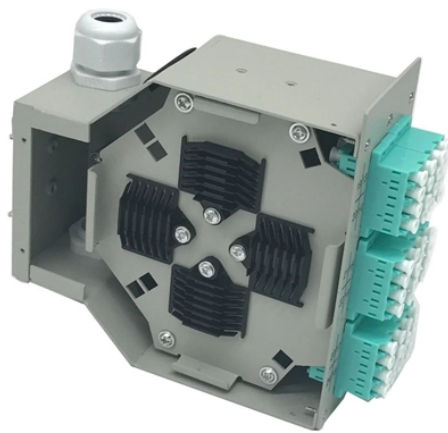

Which company makes the best industrial-grade network switches for transportation

Which company makes the best industrial-grade network switches for

We offer toughened, industry-specific products with multiple industry certifications, such as parts of the EN 50155 standard for rail applications, IEC 61850-3 for power automation systems, and NEMA TS2 ...

Extreme Industrial Switches are an excellent choice for industrial environments, including intelligent transportation systems, utilities, and smart cities. Full redundant ring technology creates fault- ...