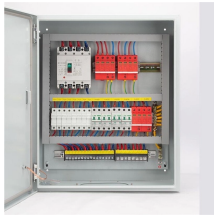

Scott Electrical is your local electrical supplies store with an extensive range of products for sale in Auckland and across NZ.

Shop a wide range of cable trays and cable baskets at RS NZ. Explore stainless steel, mesh, rolled edge options and more for your cable management needs.

Your local electrical suppliers since 1936, we stock over 53,000 electrical supply products. Shop online, or at one of our New Zealand-wide stores today