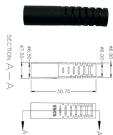

Which is better a fiber optic box or a terminal box

Which is better a fiber optic box or a terminal box

Compare fiber terminal box vs junction box in functions, applications, and installation. Learn which suits FTTH fiber vs electrical wiring.

Although fiber distribution boxes and fiber optic termination boxes may look similar, their functions, structure, and placement within FTTH networks are fundamentally different. Correct selection ...

Optical fiber distribution box and fiber termination box are indispensable accessories in the installation and use of optical fibers. These accessories have similar appearances at first glance, ...