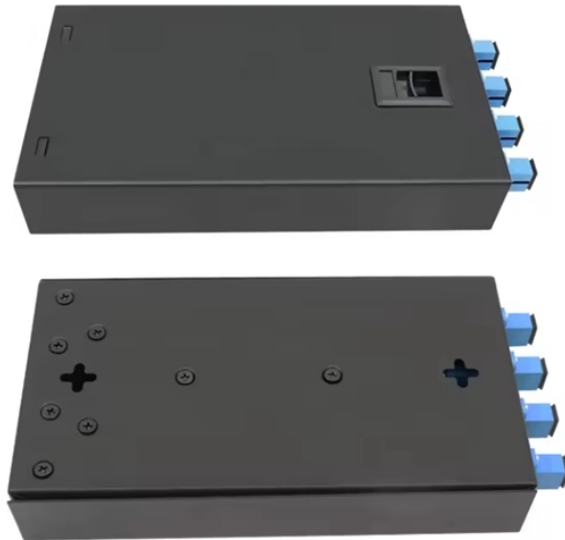

Which is more reliable rack-mounted PDUNEMA4X or E4X

Overview

Our expert review covers 10 top-rated power distribution units with remote management, monitoring, and enterprise-grade features for server racks and data centers. Eaton's rackmount PDU offering provides you with the power density and flexibility you require regardless of whether you're looking for PDUs for server racks or switching environments. From basic to advanced, switched PDUs, Eaton as rackmount PDUs for everything from small network closets to the. The PDU is just so I have more plugs. If you find a UPS with enough plugs, go for it. I only have one server, my cable modem and my router in the rack right now. The Geist™ Rack Transfer Switch automatically detects the loss of power and switches the power load to the alternative power source in less than 4-8 milliseconds without the need or human intervention. Ideal for optimizing space and enhancing power management, rackmount PDUs can help ensure that your equipment operates smoothly and reliably. Whether. The StarTech. This 1U horizontal PDU delivers eight NEMA 5-15R outlets with built-in surge. Within the telecommunication space modern racks and cabinets are designed to maximize the amount of computing bandwidth you can fit within any given space, and the ability to power all the routers (both wired

and wireless), servers, switches, and other devices being used depends on one or more.

Which is more reliable rack-mounted PDUNEMA4X or E4X

See the features and compare the specs of our PDU families to find the perfect PDU to meet your demanding applications.