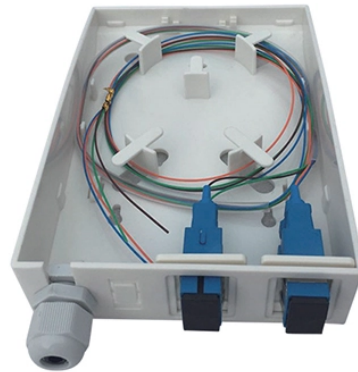

Which type of optical fiber distribution box is of good quality

Overview

ABS is lightweight and cost-effective, ideal for indoor applications. ABS+PC offers better impact resistance and limited weather tolerance. Selecting the right fiber distribution box (FDB) is a critical decision for any FTTH, FTTB, or campus PON deployment. The ideal choice depends on your environment—indoor boxes typically require compact size and easy access, while outdoor enclosures must be. The article categorizes the various types of fiber optic distribution boxes—including wall-mounted, rack-mounted, outdoor, and dome-shaped designs—each optimized for specific installation environments. Whether in large data centers, enterprise networks, or FTTH access, Fiber optic distribution box are. Our FTTH fiber boxes provide complete solutions for high-performance fiber optic networks, including fiber distribution boxes (FDB), fiber termination boxes (FTB), and fiber access terminals (FAT). It's where delicate strands are protected, splices are routed, connectors are exposed for patching, and future changes are made painless—or painful.

Which type of optical fiber distribution box is of good quality

All FTTH fiber boxes are made from high-quality engineering plastics, providing durability, UV resistance, and long-term performance. Suitable for indoor and outdoor environments, these ...