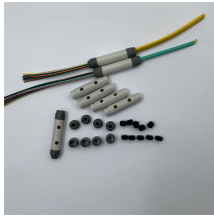

Wholesale 96-core optical cable junction boxes

Wholesale 96-core optical cable junction boxes

This splice closure integrates distribution and splitting in one, can realize the direct fusion and branching of the optical cable, and is suitable for the wiring connection in the optical communication equipment.

We designs, manufactures, and makes all kinds optical fiber cables for outdoor and indoor communication transmission solutions. The company offers ADSS, OPGW, Figure-8, Air-blowing, ...

The fiber optic distribution box is used to convert distribution cables into individual cables to reach the end users. It provides a secure point for splicing, branching, distributing, straight-through, or fiber ...

With 2 inlets and 2 outlets, this fiber optic joint box is designed for reliable and efficient fiber optic connections. It ensures durability and stability, making it an ideal choice for various fiber optic ...

This fiber optic splice closure is a dome enclosure with 1 inlet and 4 outlet ports for outdoor optical cable in and out, which can hold 96 core joint.

The fibre patch cables are working really well and have been installed for quite some time. It is great source of fibre optics for us. When we have anything to order, we will definitely come to you. — ...