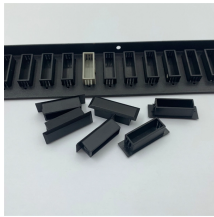

Wholesale 96-core optical cable junction boxes

Wholesale 96-core optical cable junction boxes

This splice closure integrates distribution and splitting in one, can realize the direct fusion and branching of the optical cable, and is suitable for the wiring connection in the optical communication equipment.

We designs, manufactures, and makes all kinds optical fiber cables for outdoor and indoor communication transmission solutions. The company offers ADSS, OPGW, Figure-8, Air-blowing, ...

The fiber optic distribution box is used to convert distribution cables into individual cables to reach the end users. It provides a secure point for splicing, branching, distributing, straight-through, or fiber ...

With 2 inlets and 2 outlets, this fiber optic joint box is designed for reliable and efficient fiber optic connections. It ensures durability and stability, making it an ideal choice for various fiber optic ...

This fiber optic splice closure is a dome enclosure with 1 inlet and 4 outlet ports for outdoor optical cable in and out, which can hold 96 core joint.

The fibre patch cables are working really well and have been installed for quite some time. It is great source of fibre optics for us. When we have anything to order, we will definitely come to you. — ...