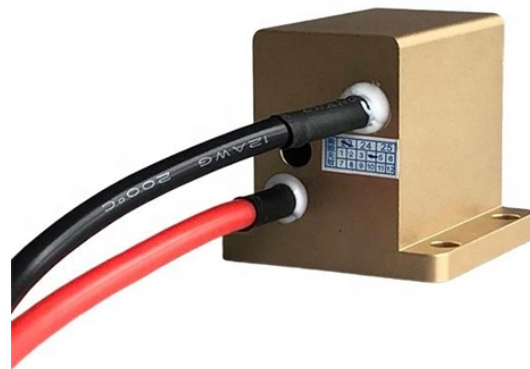

Wholesale Erbium-Doped Fiber Amplifiers SFP from Poland

Wholesale Erbium-Doped Fiber Amplifiers SFP from Poland

Items in stock for replacement can be shipped within 1 business day. The FMT series pre-amplifier is a low-noise, gain-flattened C-band optical erbium-doped fiber amplifier (EDFA) designed to cost ...

Wholesale erbium doped fiber amplifiers products from erbium doped fiber amplifiers wholesalers, You can wholesale optical amplifier, wholesale fiber optic cable and more on Made-in-China .

EDFA light amplifiers are used in DWDM telecom and CATV applications. The Erbium Doped Fiber Amplifiers act at the optical light level without performing any conversion to electrical signals.