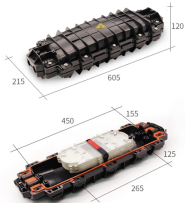

Available in three models—24U with 3.5kW cooling capacity and two 42U options with 3.5kW or 7kW cooling capacity—the SmartCabinet™ ID ensures your equipment is safeguarded from harsh ...

The robust IP54 rated cabinet provides environmental protection from harsh applications where dust and humidity could severely impact system performance and equipment life-span.