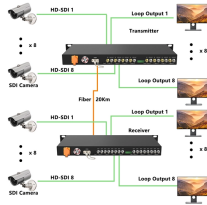

Our 1.6T and 800GE hardware platforms, combined with the ITS software, enable critical interconnect performance evaluations and tremendous gains in testbed productivity. This equips our ...

ENET delivers the latest technology, including OEM-compatible 800G InfiniBand and Ethernet transceiver solutions for NVIDIA/Mellanox, Arista, and other OEM platforms, with 1.6T on the horizon.

Incredible as it may sound, network providers will soon be able to evolve their optical networks to 1.6Tb/s transmission. What does the journey to 1.6T look like? And why is that the right ...