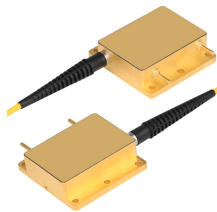

Find a large selection of FRP cable tray products from China at Hebei Tengjun FRP Co., Ltd. Our recently produced FRP Composite Cable Tray is a bridge structure made primarily of fiber-reinforced ...

Please rest assured to wholesale customized trough cable tray made in China here from our factory.

Find durable, high-quality trough type cable trays for your electrical needs. Wholesale prices and reliable performance. Perfect for outdoor and indoor use.

We have developed over 20 standard models, including perforated type, tray type, ladder type, and combined type, and can also design irregular-shaped cable trays (such as curved, bent, and ...)