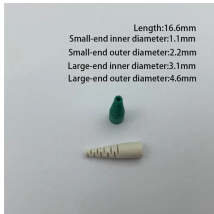

With professional and productive factory, Changzhou Qiaobang Storage Equipment Co.,Ltd is one of the top level China cable tray manufacturers, welcome to wholesale cable tray products from us.