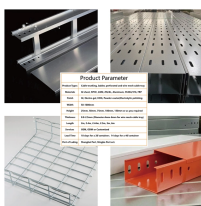

Explore NUOMAKE's customizable distribution boxes. We offer various sizes and materials like stainless steel (201, 304) and cold-rolled steel, manufactured to your technical drawings.