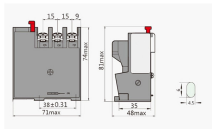

Fiber media converter is also called photoelectric converter, which is an ethernet transmission media conversion unit that exchanges short-distance twisted-pair electrical signals and long-distance optical ...