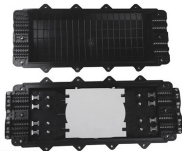

Xin an Tray-type Cable Trays

Xin an Tray-type Cable Trays

Compare solid, perforated and ladder trays, choose materials & finishes, and match fittings plus accessories for complete installations. Request drawings & a quote.

Discover the top 7 types of cable trays including Ladder, Perforated, and Wire Mesh. Learn their applications and benefits for efficient cable management.

Explore all types of cable trays—ladder, perforated, basket, solid, and channel. Learn their uses, materials, pros, cons, and key differences.

Cable trays support insulated electrical cables in industrial and commercial settings. There are several types of cable trays, including ladder, ...

A. Test cable trays to ensure electrical continuity of bonding and grounding connections, and to demonstrate compliance with specified maximum grounding resistance.