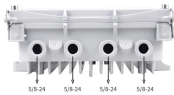

We offer bespoke, custom-made terminal boxes and terminal box combinations, as well as standard products with short delivery times. Our products are certified for installation technologies all over the ...