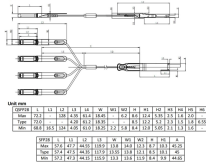

The document details the types, materials, and applications of cable trays, highlighting their importance in electrical wiring for buildings and their advantages ...