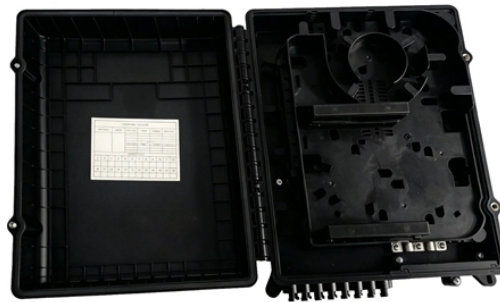

Zambia ONT Optical Network Terminal NRZ

Zambia ONT Optical Network Terminal NRZ

Discover our selection of GPON, EPON, and XG (S)PON ONT/ONU devices. Choose from reliable Optical Network Terminals for seamless connectivity and efficient network solutions.

The Tellabs 180CHP Optical Network Terminal (ONT) provides high-density gigabit Ethernet connectivity that is a scalable and smart choice for the new enterprise LAN.

The OLT communicates with the optical network unit (ONU) or optical network terminal (ONT) at the user end, coordinating the distribution of data and ensuring that each connected user ...

Our integrated circuits and reference designs help you create optical network terminal (ONT) units that enable high-speed data connections for today's passive optical networks.

Don't let optical network terminal (ONT) problems disrupt your fiber-optic experience. At BroadbandSearch, we developed this guide to help you avoid unnecessary service calls and prevent ...

An optical network terminal is a device that connects a customer's premises to an optical network. Learn all about ONTs, how they work, and why they're a critical link in the "last mile" of fibre ...

ONT stands for Optical Network Terminal. An ONT is a device that translates light signals sent through fiber optic cables into data that your devices can understand and use.