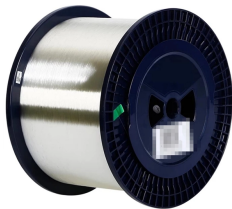

Zambian Cable Tray Machinery

Zambian Cable Tray Machinery

Tailored to the unique demands of Zambia's industrial landscape, our R-Line Cable Tray and Ladders provide the reliability and performance necessary for local businesses to thrive.

Ideal for greenhouses, nurseries & terraces Great for Home Gardens Keep your plants healthy and shielded from extreme sun, wind and insects. Versatile Everyday Use Use on windows, ...

Cable trays come in many sizes and designs - ladder type, ventilated channel type, solid channel type, wire mesh type etc. The cable tray making machine has customized dies and tooling ...

Being one of the leading Mild Steel Cable Tray Manufacturers in Zambia, we work for customer satisfaction and design and deliver the standard and customized range accordingly. We have a ...

We offer Cable Tray in Zambia in different specifications at competitive market prices. Our range is customized and passes stringent quality tests, before reaching the market.

Cable Tray Manufacturers In Zambia Started back in 1983, Cable House is a recognized name engaged in manufacturing and supplying wide range including Hose Clamps, Cable Ties, Crimping Tools, ...

We, the renowned Electrical Cable Trays Manufacturer and Supplier in Zambia, use premium materials like galvanized steel, stainless steel, and fiberglass to manufacture our cable trays. We ensure our ...