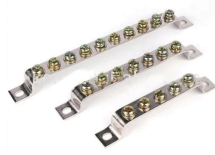

The structural design of the Trough cable Tray can effectively prevent the erosion of the cable by the external environment such as dust and water vapor, and ensure the relatively long-term stable ...