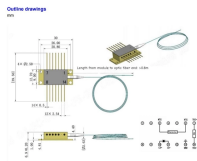

Discover the differences between busbar systems and cable trays for efficient power distribution solutions. Understanding busbars is crucial for efficient power distribution.