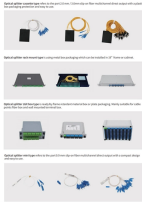

# **Zigui Cable Tray Supports and Hangers**

## Zigui Cable Tray Supports and Hangers

Whether wall-mounted, ceiling-suspended, or floor-standing, these supports provide a secure foundation for cable trays, optimizing cable routing and ensuring the safety and organization of electrical and ...

The Ladder Tray features light, rugged, tubular steel construction. It is designed for mechanical support and strain relief in long runs of cable and creates a smooth gradual bend for cable. Rail and stringer ...

Category: Cable Tray Trapeze Hangers Sign In or Register to view pricing and more.

These special heavy duty tray hold down cable tray clamps and expansion guides are ideal for fastening tray to C-Channels and beams, such as those found on bridges.