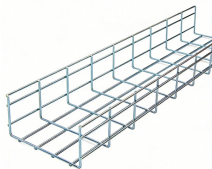

Zimbabwe 1U Standard Chassis IP68 Installation Solution

Zimbabwe 1U Standard Chassis IP68 Installation Solution

Broadest range of server case chassis available in all form factors. Modular with hot-swappable components, supporting the latest motherboards for Intel® and AMD processors.

It fits a standard 19-inch rack with a 1U height profile and provides organized cable management for Ethernet networks. The panel supports Cat5e/Cat6 terminations, with numbered ports for easy ...

Our 19 inch server case can be used for desktop instruments, portable devices, installation enclosure. They are made of high-quality aluminum, and we can customize 19" chassis with different heights ...

We offer a wide selection of 1U Height Rackmount Chassis supporting Passive Backplanes with Full Size SBC, or Mini-ITX Motherboard.

This rackmount chassis with great ventilation is especially designed for space-constrained applications. Configure your own 1U Rackmount classis to your specifications.