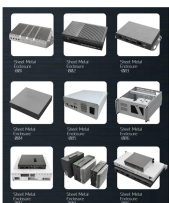

It fits a standard 19-inch rack with a 1U height profile and provides organized cable management for Ethernet networks. The panel supports Cat5e/Cat6 terminations, with numbered ports for easy ...

Our 19 inch server case can be used for desktop instruments, portable devices, installation enclosure. They are made of high-quality aluminum, and we can customize 19" chassis with different heights ...

We offer a wide selection of 1U Height Rackmount Chassis supporting Passive Backplanes with Full Size SBC, or Mini-ITX Motherboard.

This rackmount chassis with great ventilation is especially designed for space-constrained applications. Configure your own 1U Rackmount classis to your specifications.

We offer a wide selection of 1U, 2U, and 4U rackmount cases, as well as tower server chassis from top brands like Rosewill, Supermicro, Chenbro, and iStarUSA. Shop now for high-performance and ...

Discover waterproof PC chassis with IP68-rated sealing and rugged steel construction for reliable protection in harsh environments. Ideal for industrial and outdoor use.

We offer both motherboard and passive backplane rack mount computers built using 1U, 2U, 3U and 4U height rackmount cases. We are a full service industrial computer provider.

TAKACHI is a leading manufacturer of electronics enclosures and industrial enclosures for a variety of applications. We provide a wide range of enclosures : Plastic enclosure, Handheld enclosure, ...