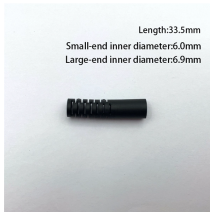

Scope: Firestopping for busway, cable trays, cables, and trunking passing through walls in enclosed electrical installations. Photograph Core Procedures Where cables pass through shafts, ...